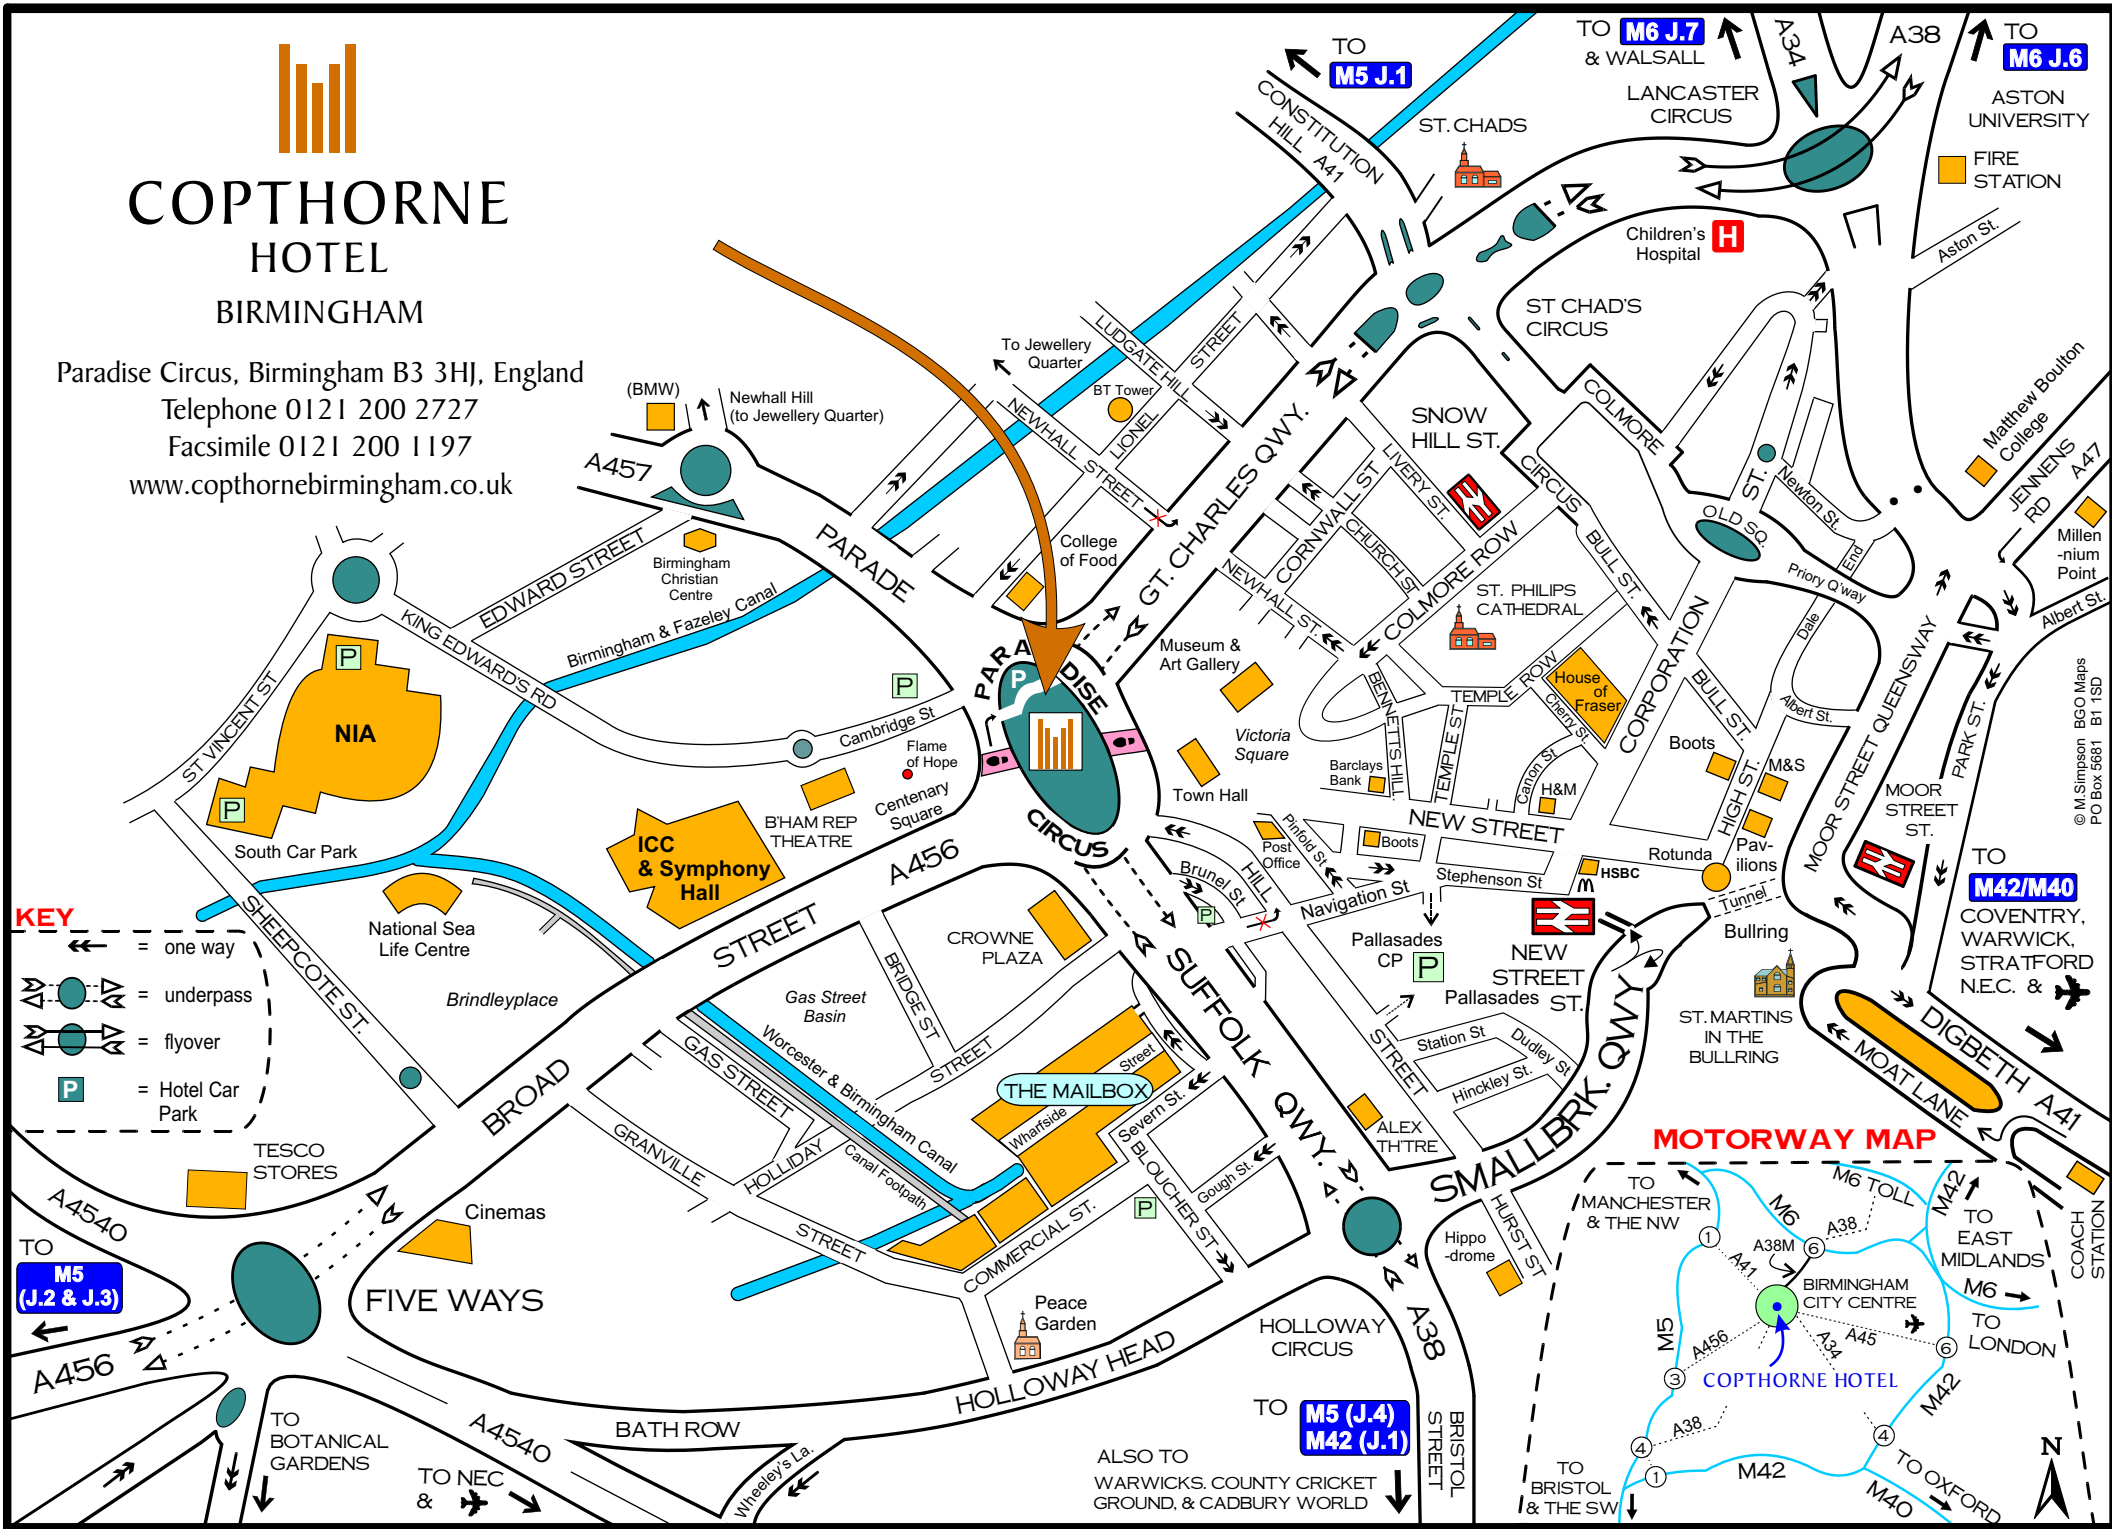

COPHTHORNE HOTEL

BIRMINGHAM

Paradise Circus, Birmingham B3 3HJ, England
 Telephone 0121 200 2727
 Facsimile 0121 200 1197
 www.cophthornebirmingham.co.uk

- KEY**
- ← = one way
 - = underpass
 - = flyover
 - = Hotel Car Park

MOTORWAY MAP

ALSO TO
 WARWICKS. COUNTY CRICKET
 GROUND, & CADBURY WORLD

© M.Simpson BGO Maps
 PO Box 3681 B1 1SD