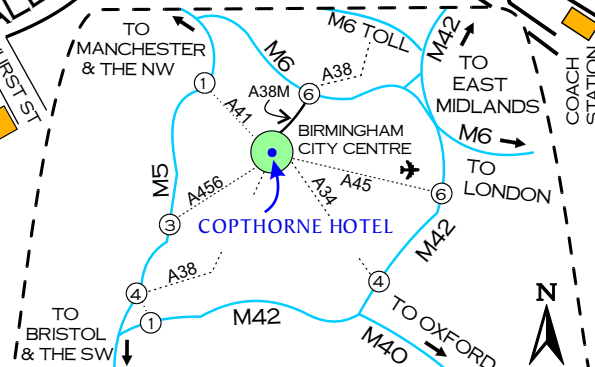

COPHTHORNE HOTEL

BIRMINGHAM

Paradise Circus, Birmingham B3 3HJ, England
 Telephone 0121 200 2727
 Facsimile 0121 200 1197
 www.cophthornebirmingham.co.uk

- KEY**
- ← = one way
 - = underpass
 - = flyover
 - = Hotel Car Park

MOTORWAY MAP

ALSO TO
 WARWICKS. COUNTY CRICKET
 GROUND, & CADBURY WORLD

© M.Simpson BGO Maps
 PO Box 3681 B1 1SD